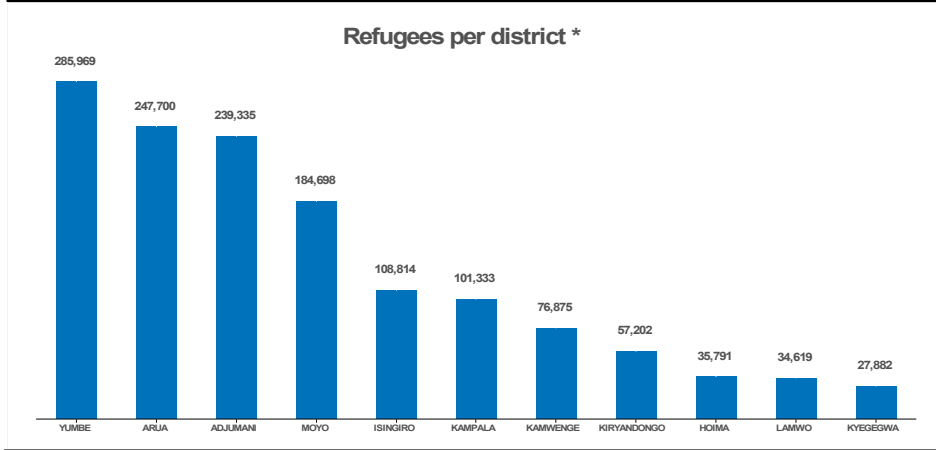

# UGANDA

## Refugee and Host Community Ratios by District

as of 01 November 2017

**LEGEND**

- ★ Capital
- △ Refugee settlement
- International boundary
- District boundary
- Host Community
- Refugees

**Total refugees and asylum seekers**  
**1,400,218**