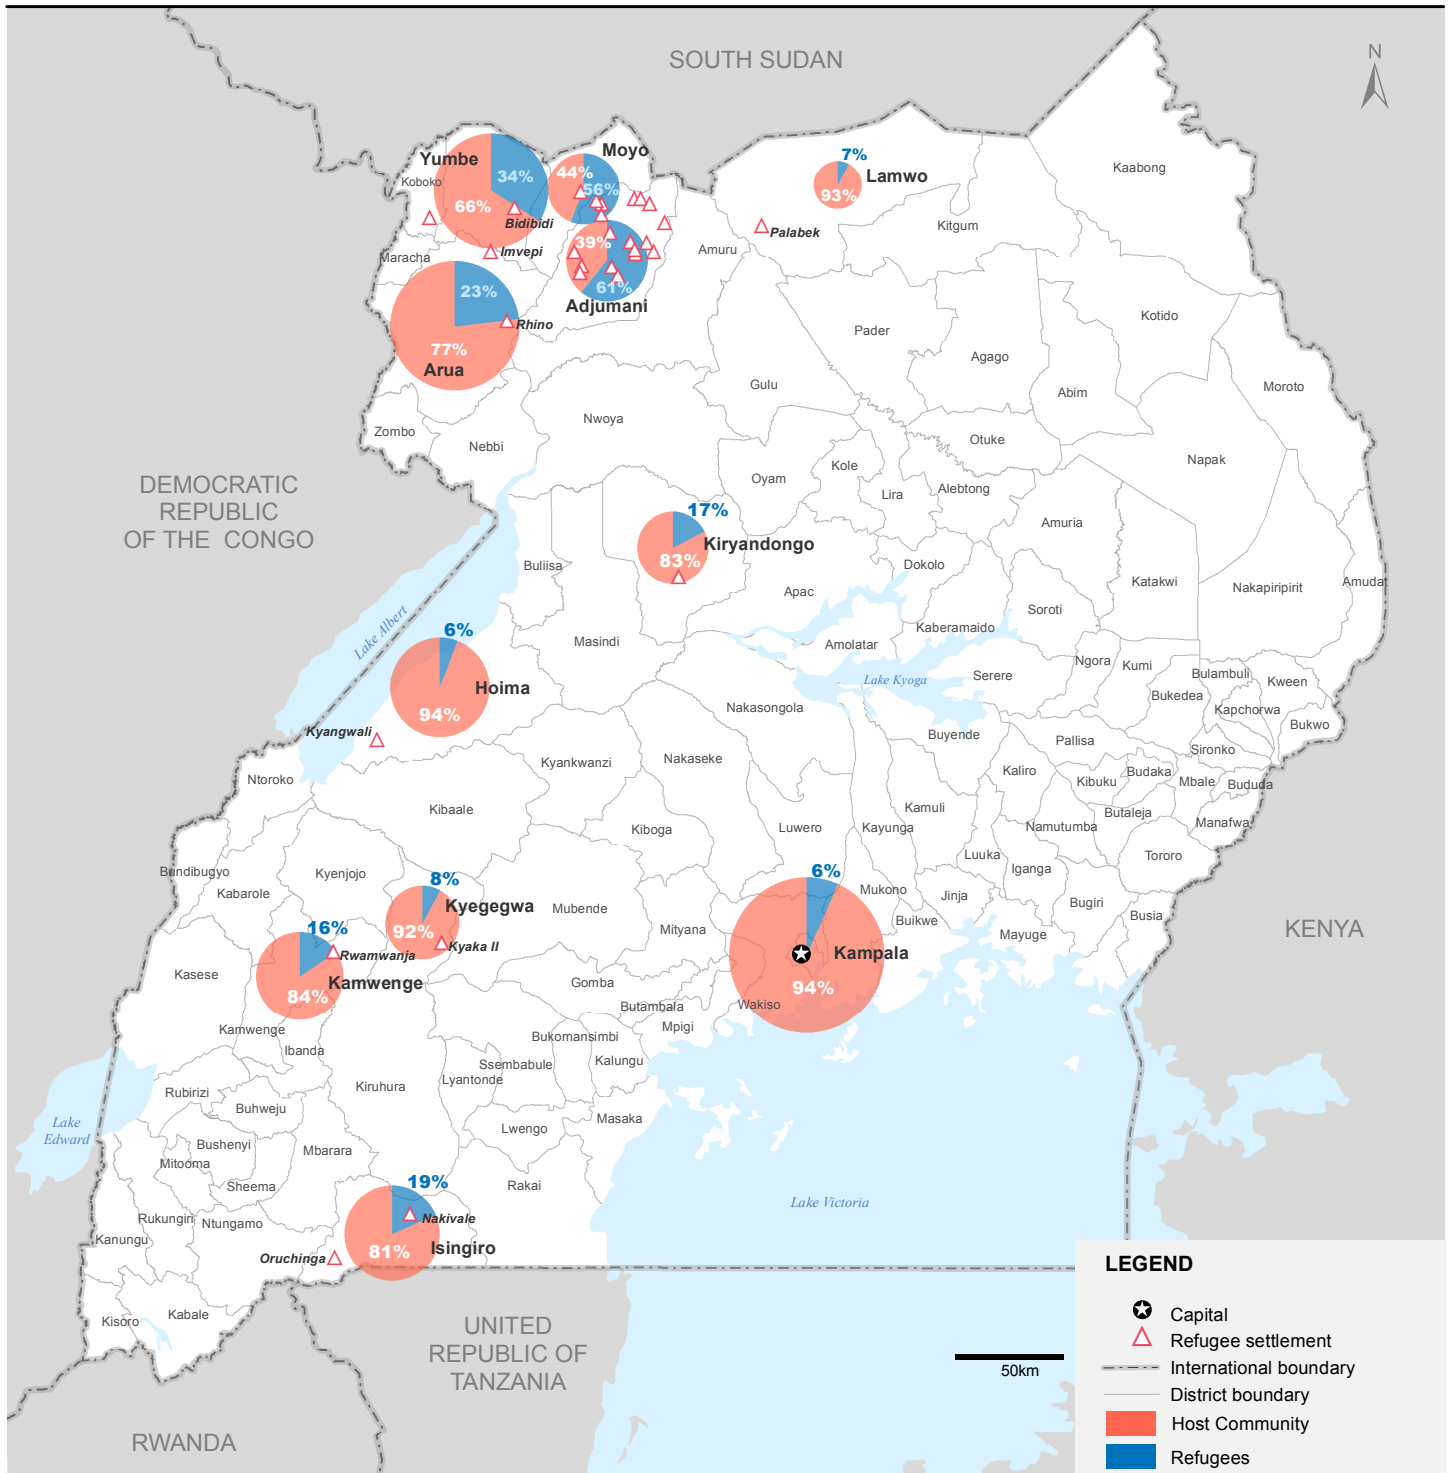

# UGANDA

## Refugee and Host Community Ratios by District

as of 01 November 2017

**LEGEND**

- ★ Capital
- △ Refugee settlement
- International boundary
- District boundary
- Host Community
- Refugees

**Total refugees and asylum seekers**  
**1,400,218**

S.Sudan	DRC	Burundi
1,057,809	230,379	39,268
Somalia	Rwanda	Others
36,245	15,260	21,257

The boundaries and names shown and the designations used on this map do not imply official endorsement or acceptance by the United Nations.  
 \* The breakdown by district includes refugees bio-metrically registered and refugees pending bio-metric registration.  
 \* Koboko refugee population is considered under Arua district  
**Creation date:** 01 November 2017 **Sources:** Geodata: UNHCR, UNCS, UBOS **Statistics:** Provided by Government (OPM), Refugee Department, Registered in (RIMS)  
**Author:** UNHCR Representation in Uganda **Feedback:** IM Team Uganda (ugakaimug@unhcr.org) | UNHCR BO Kampala